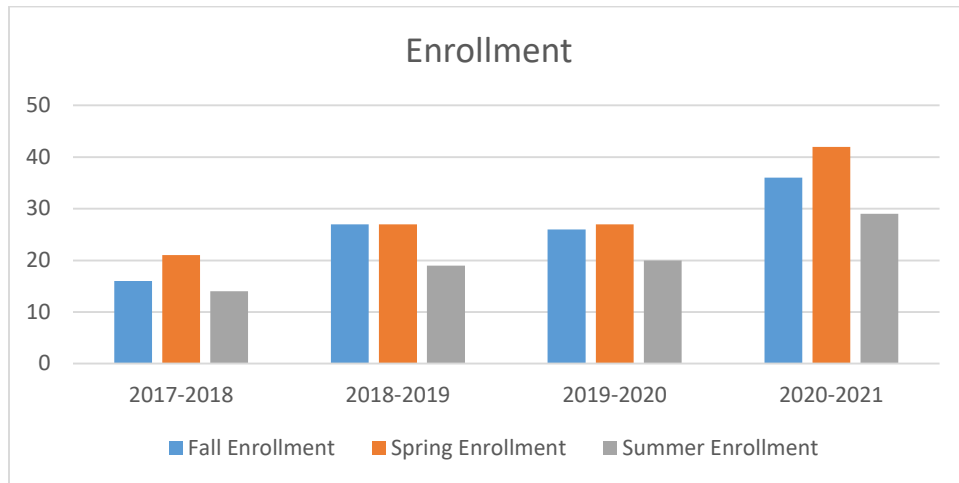

## Information Technology Enrollment & Graduation Rates

Bachelor of Science in Information Technology Enrollment Data (AY 2018-2021)

	2017-2018	2018-2019	2019-2020	2020-2021
Fall Enrollment	16	27	26	36
Spring Enrollment	21	27	27	42
Summer Enrollment	14	19	20	29