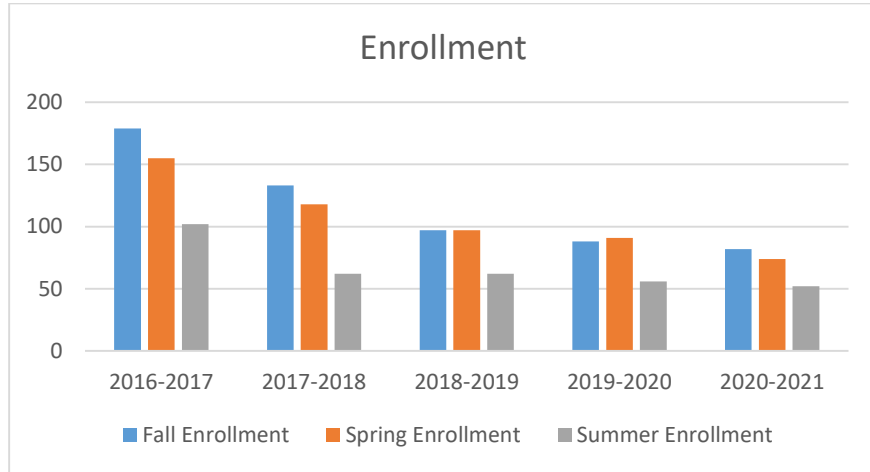

# Computer Science Enrollment & Graduation Rates

*Note: AY 2017-2018 the Computer Science program was split into Computer Science Program and Information Technology Program. A decline in enrollment was documented based on students who were previously enrolled in the CIS and Networking concentrations under the CS program and changed their majors to IT to continue studying Information Systems and Networking courses.*

Bachelor of Science in Computer Science Enrollment Data

	2016-2017	2017-2018	2018-2019	2019-2020	2020-2021
Fall Enrollment	179	133	97	88	82
Spring Enrollment	155	118	97	91	74
Summer Enrollment	102	62	62	56	52